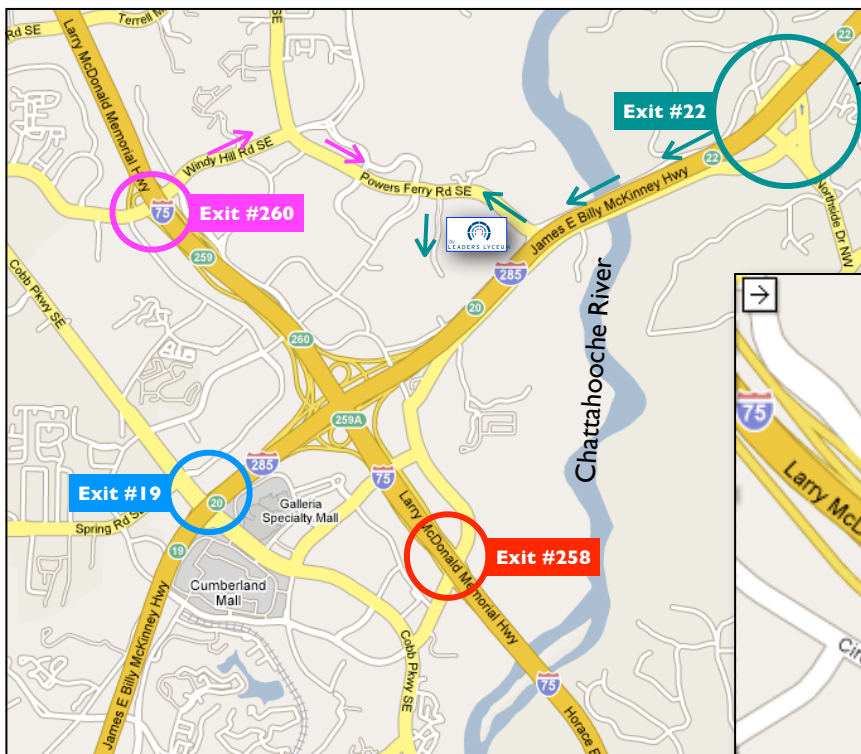

The
LEADERS LYCEUM

2030 Powers Ferry Rd., Suite 580
Atlanta, GA 30339
Phone: (678) 741-3400

Traveling I-285 West: Exit # 22 -Northside Drive

- **Immediate Right** at **top of ramp**, then thru 1st light
- **2nd Right** onto Powers Ferry Road
- **Left** at **2nd light onto Shadowood Parkway**
- **1st Left** into Powers Ferry Business Park
- **Immediate Right** and follow signs to Building 500

Traveling I-75 South: Exit #260 -Windy Hill Rd.

- **Left** off of ramp onto Windy Hill Rd. and follow to 4th light
- **Right** onto Powers Ferry Road.
- follow to 3rd light and turn **Right on Shadowood Pkwy.**
- **1st Left** into Powers Ferry Business Park
- **Immediate Right** and follow signs to Building 500

Traveling I-285 East: Exit #19 -Cobb Pkwy.

- **Left** off of ramp onto Cobb Pkwy. N
- **Right** at next light onto Circle 75 Pkwy.
- follow to Windy Ridge Pkwy. and turn **Right**
- follow Windy Ridge Pkwy. to Powers Ferry Rd. and turn **Right**
- next **Right on Shadowood Pkwy.** & 1st **Left** into business park
- **Immediate Right** and follow signs to Building 500

Traveling I-75 North: Exit #258 -Cumberland Blvd.

- **Right off of ramp** onto Cumberland Blvd.
- take **3rd Right** onto Interstate North Circle
- take **1st Right** onto Windy Ridge Pkwy.
- follow to Powers Ferry Rd. and turn **Right**
- next **Right on Shadowood Pkwy** & **1st Left** into business park
- **Immediate Right** and follow signs to Building 500